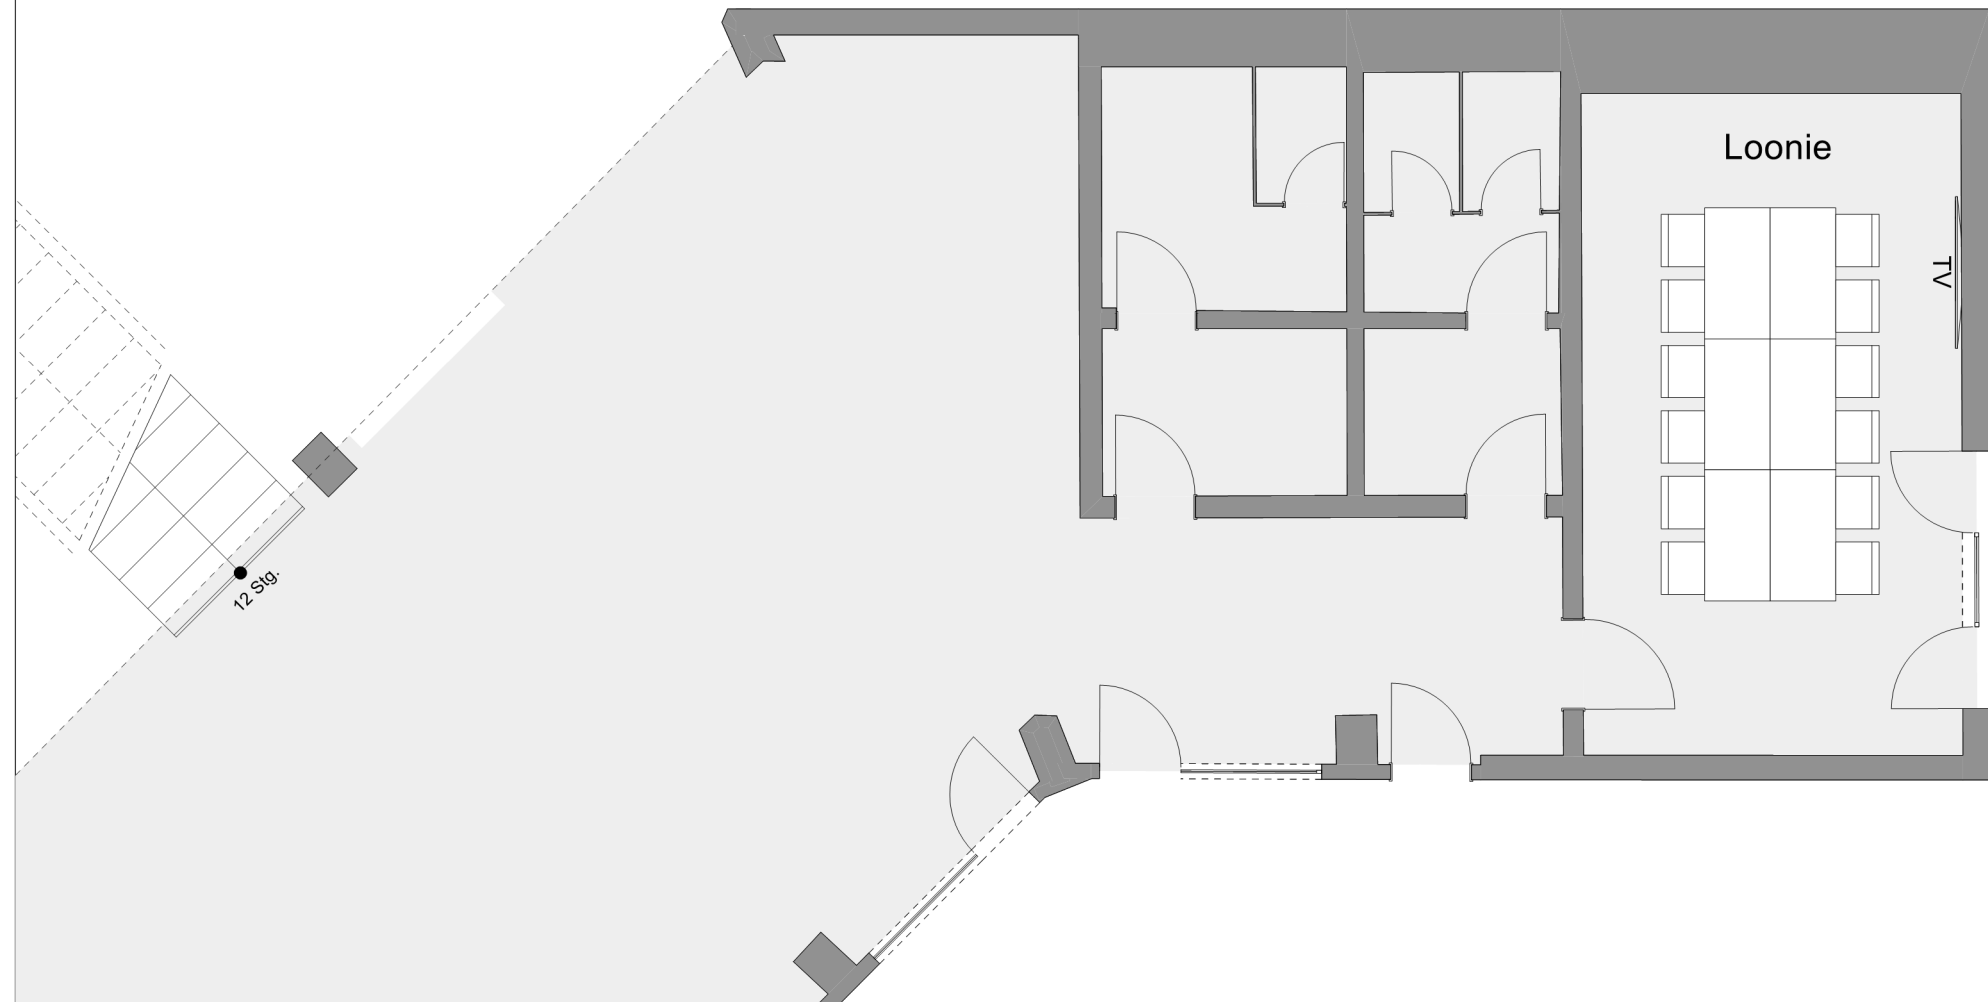

HOTEL AM BADERSEE
ZUGSPITZDORF GRAINAU

Floor:
Floor 2

Room:
Loonie

Setup:
Block

Persons:
12 Persons

Dream away, breathe in the atmosphere, be inspired and indulge your senses.
Welcome to Hotel am Badersee.